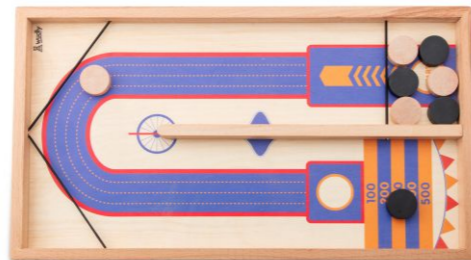

BOARD GAME

www.wudlytoys.com

3y+ 2701 - **Wooden Soccer**
mm 365 x 610 x 100
inch 14.5 x 24.5 x 4

3y+ 2702 - **Ludo Game**
mm 300 x 300 x 40
Inch 12 x 12 x 2

3y+ 2704 - **Counting Game Board**
mm 220 x 220 x 23
Inch 8.5 x 8.5 x 1

Side 01

Side 02

3y+ 2703 - **2 in 1 Stricker Game**
mm 450 x 250 x 50
Inch 18 x 10 x 2

BALANCING GAME

3y+ 2901 - **Balancing Cat**
mm 230 x 20 x 190
Inch 9 x 1 x 8

3y+ 2902 - **Balancing Number**
mm 330 x 40 x 190
Inch 13 x 2 x 8